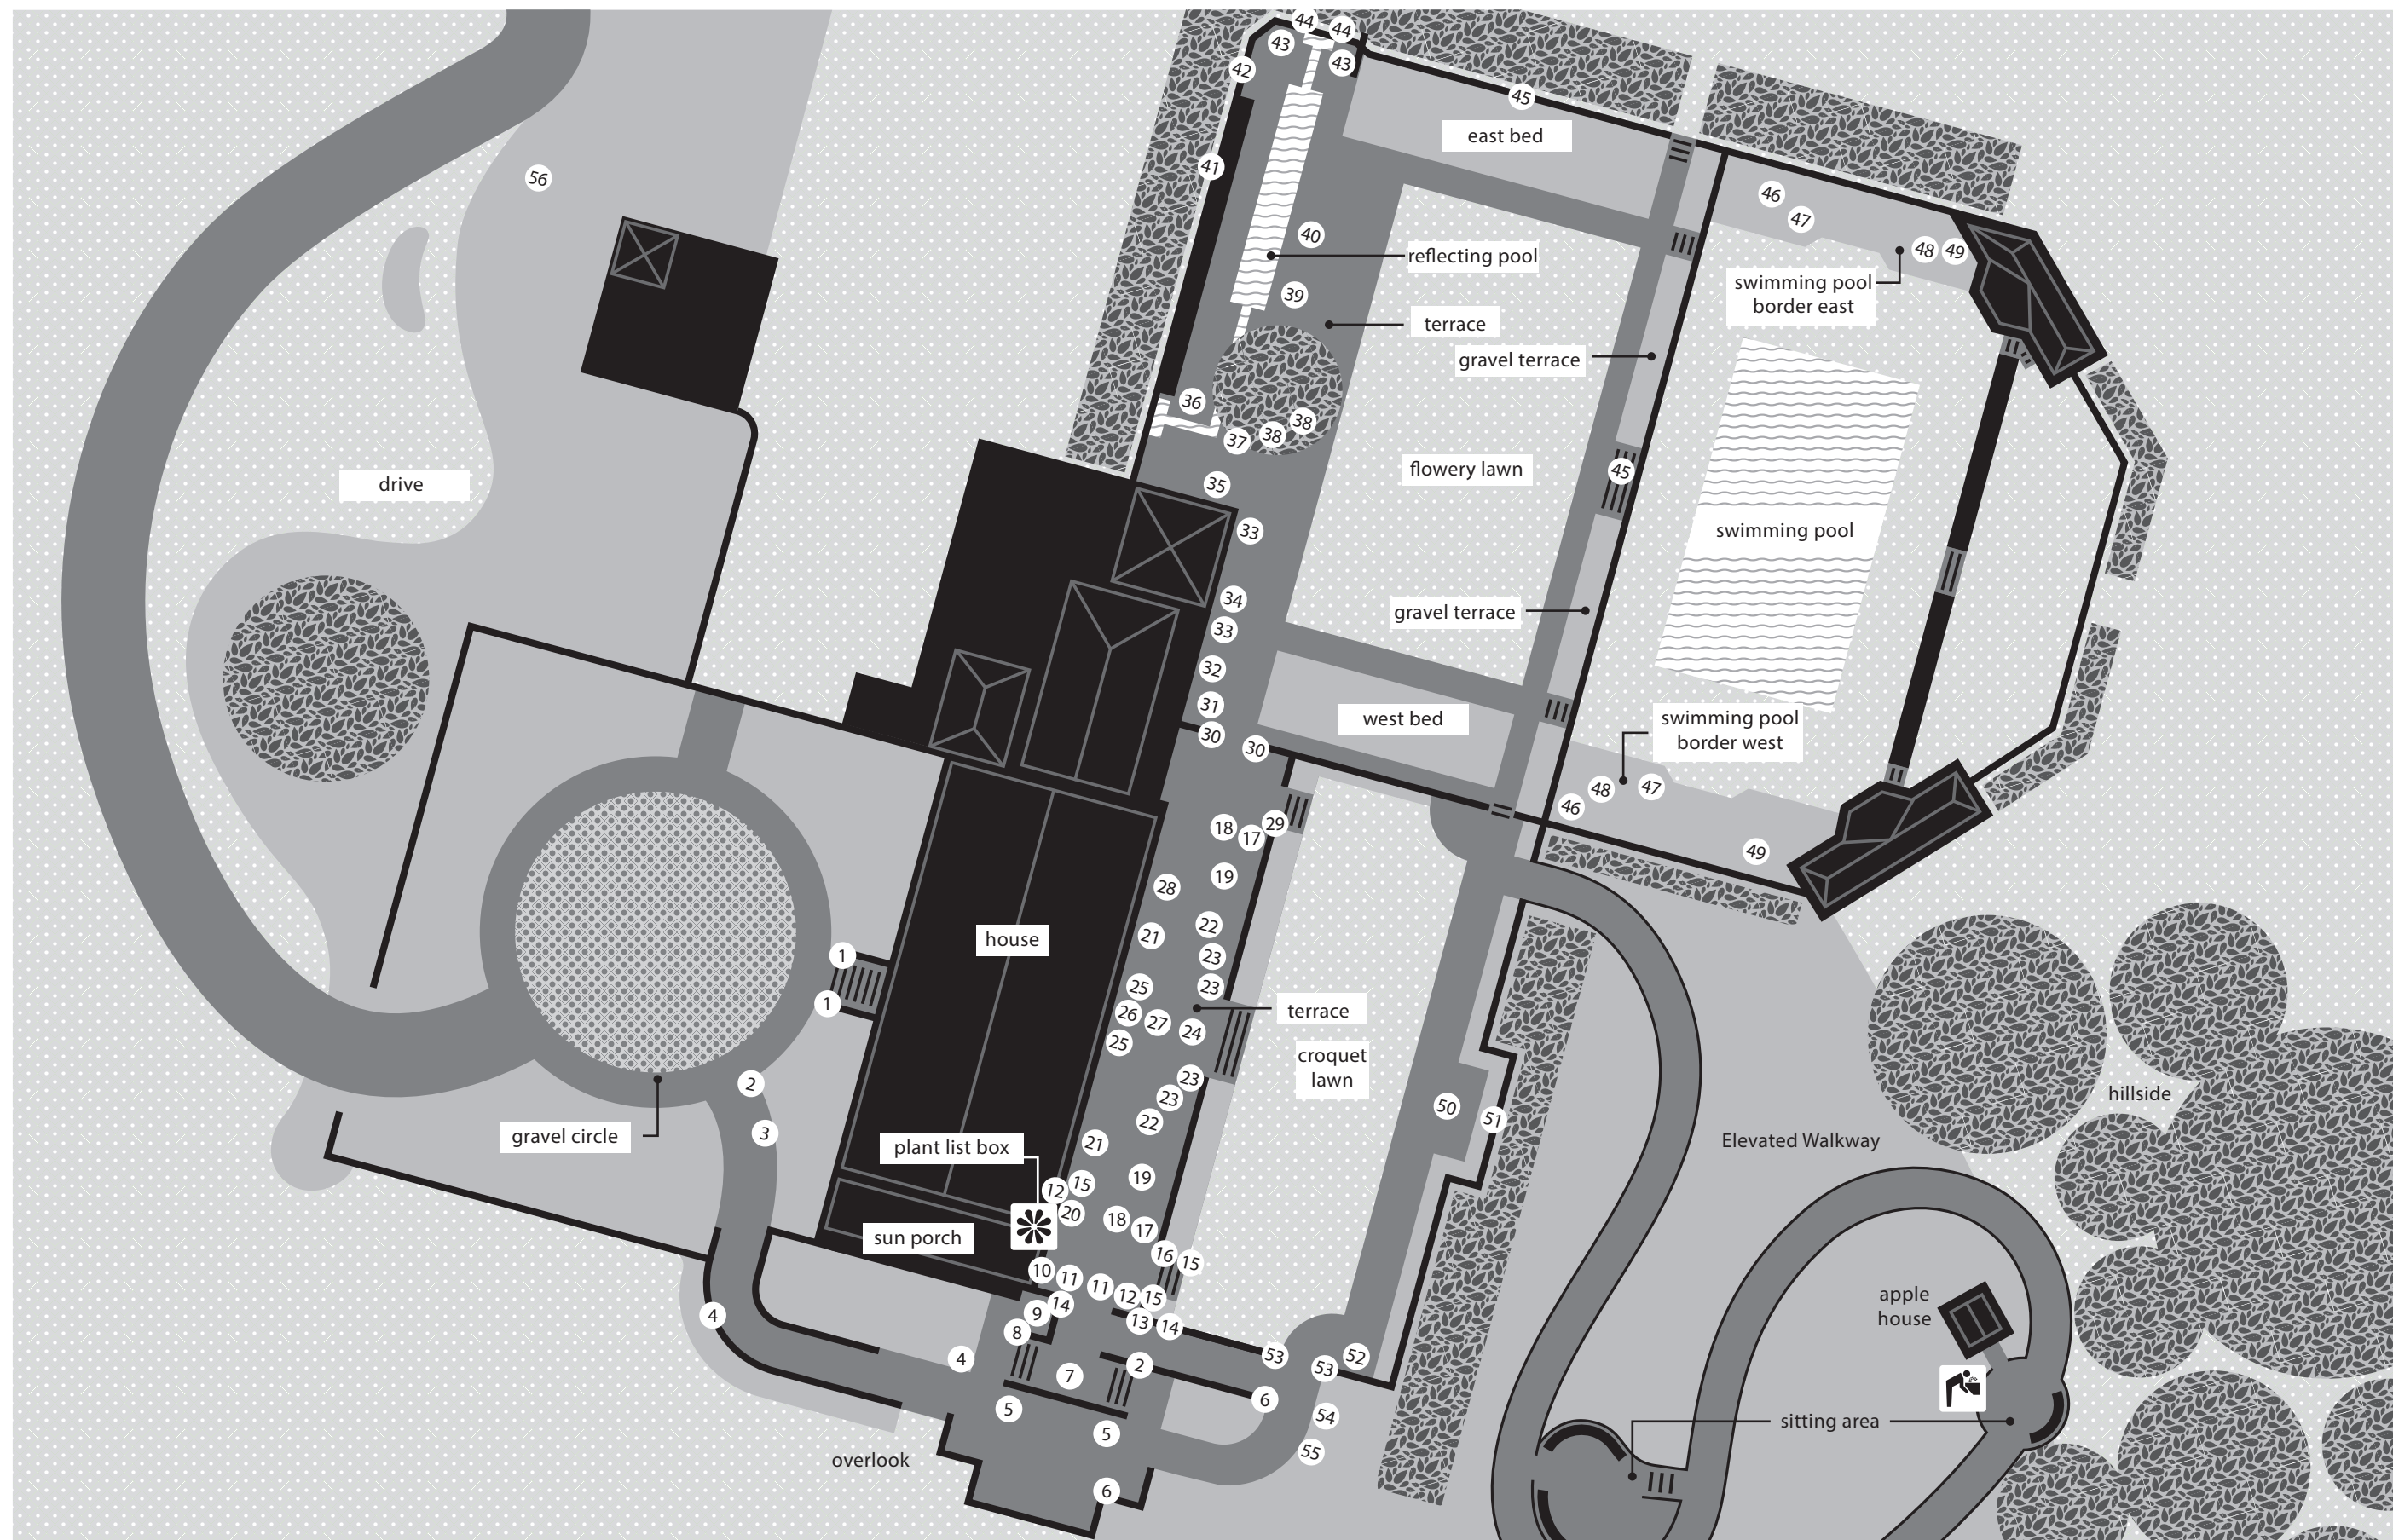

The Chanticleer staff is available to help with plant related questions.