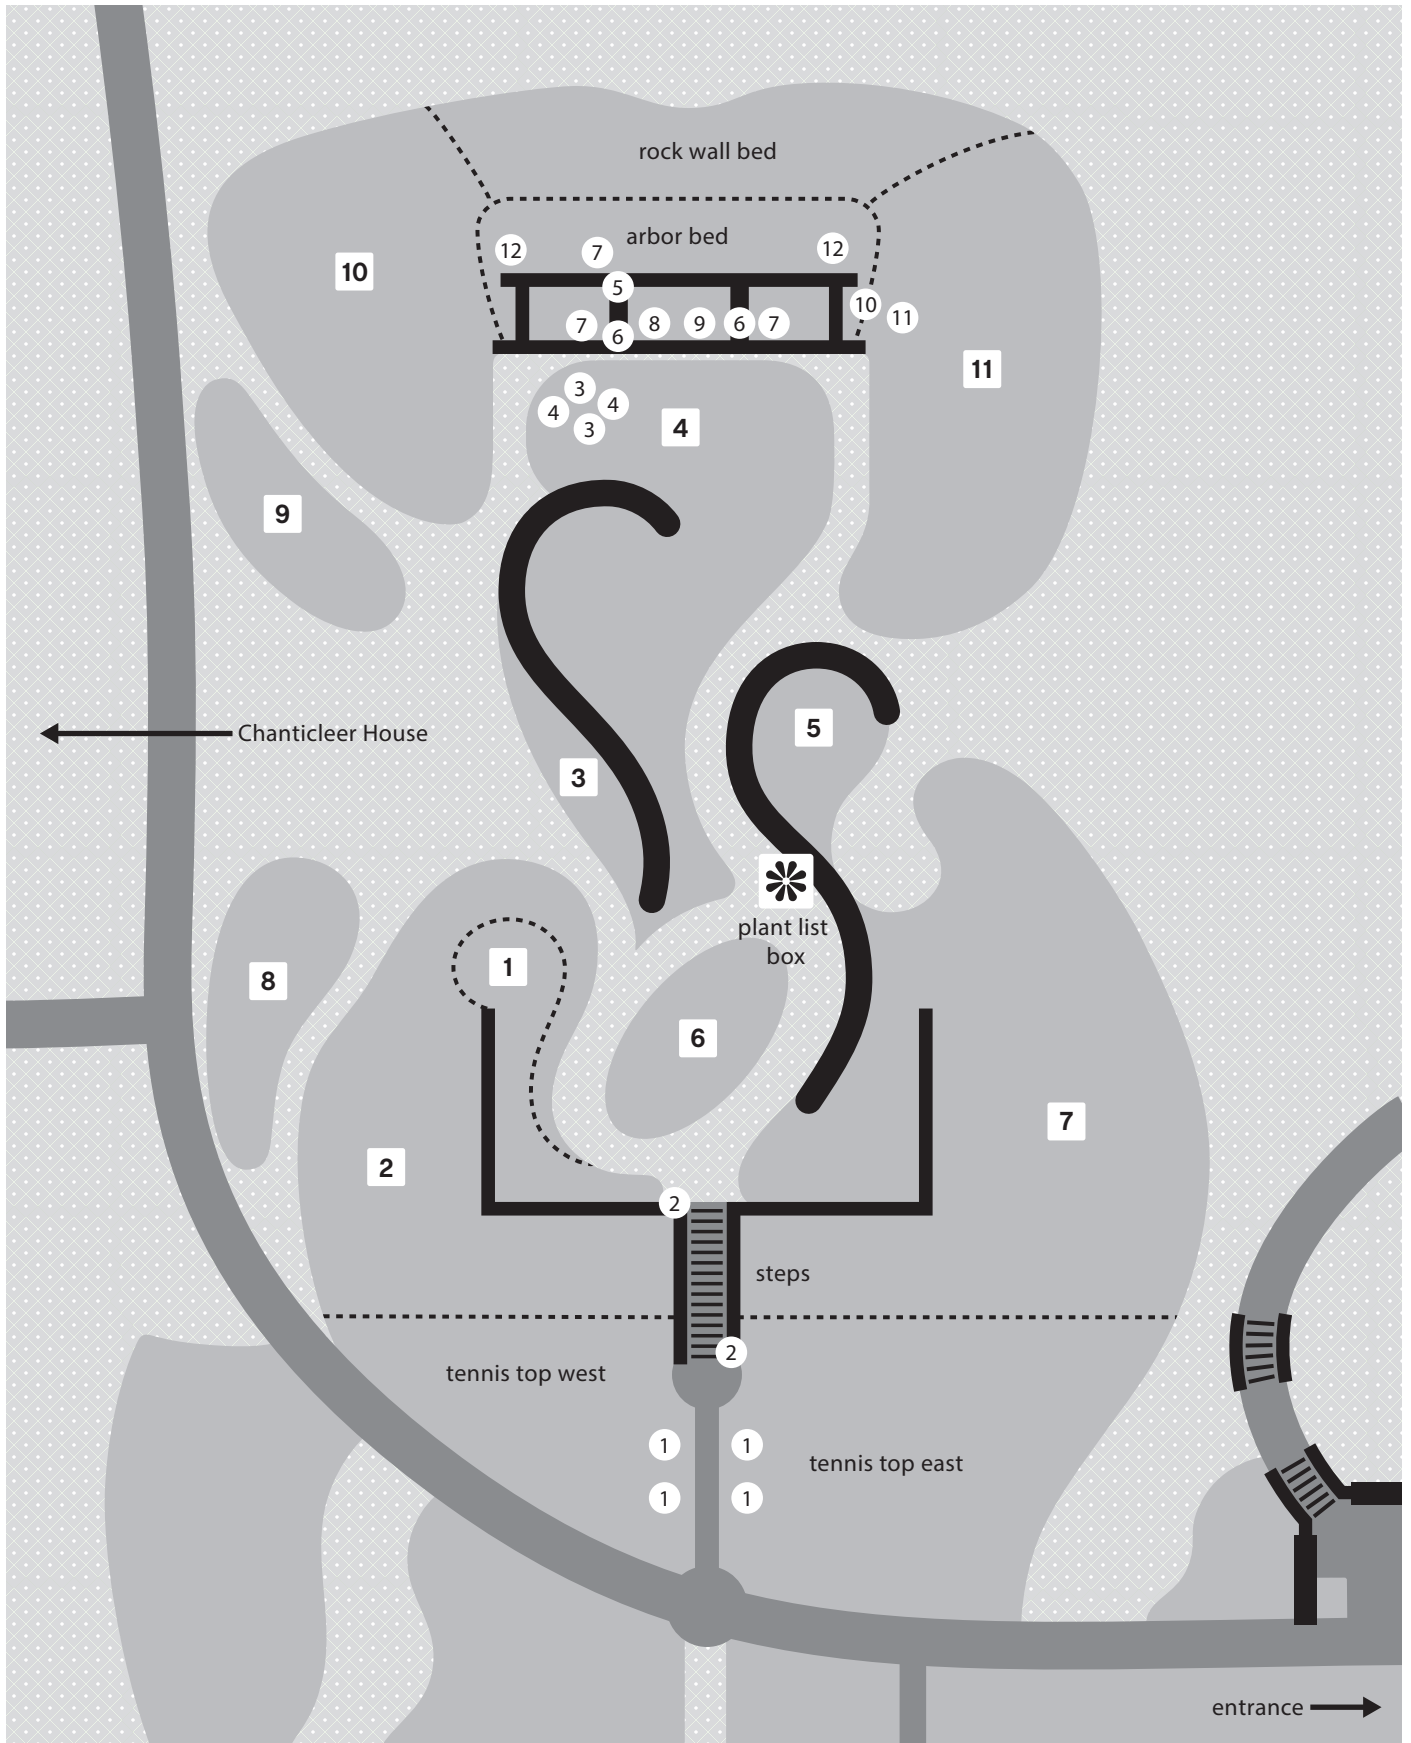

Herbaceous Perennial

Arbor and Rockwall

Rheum palmatum var. tanguticum

Herbaceous Perennial

Beds 4 and 6

Tennis Court Garden

lawn
 planting beds
 walkways
 structures

The Chanticleer staff is available to help with plant related questions.