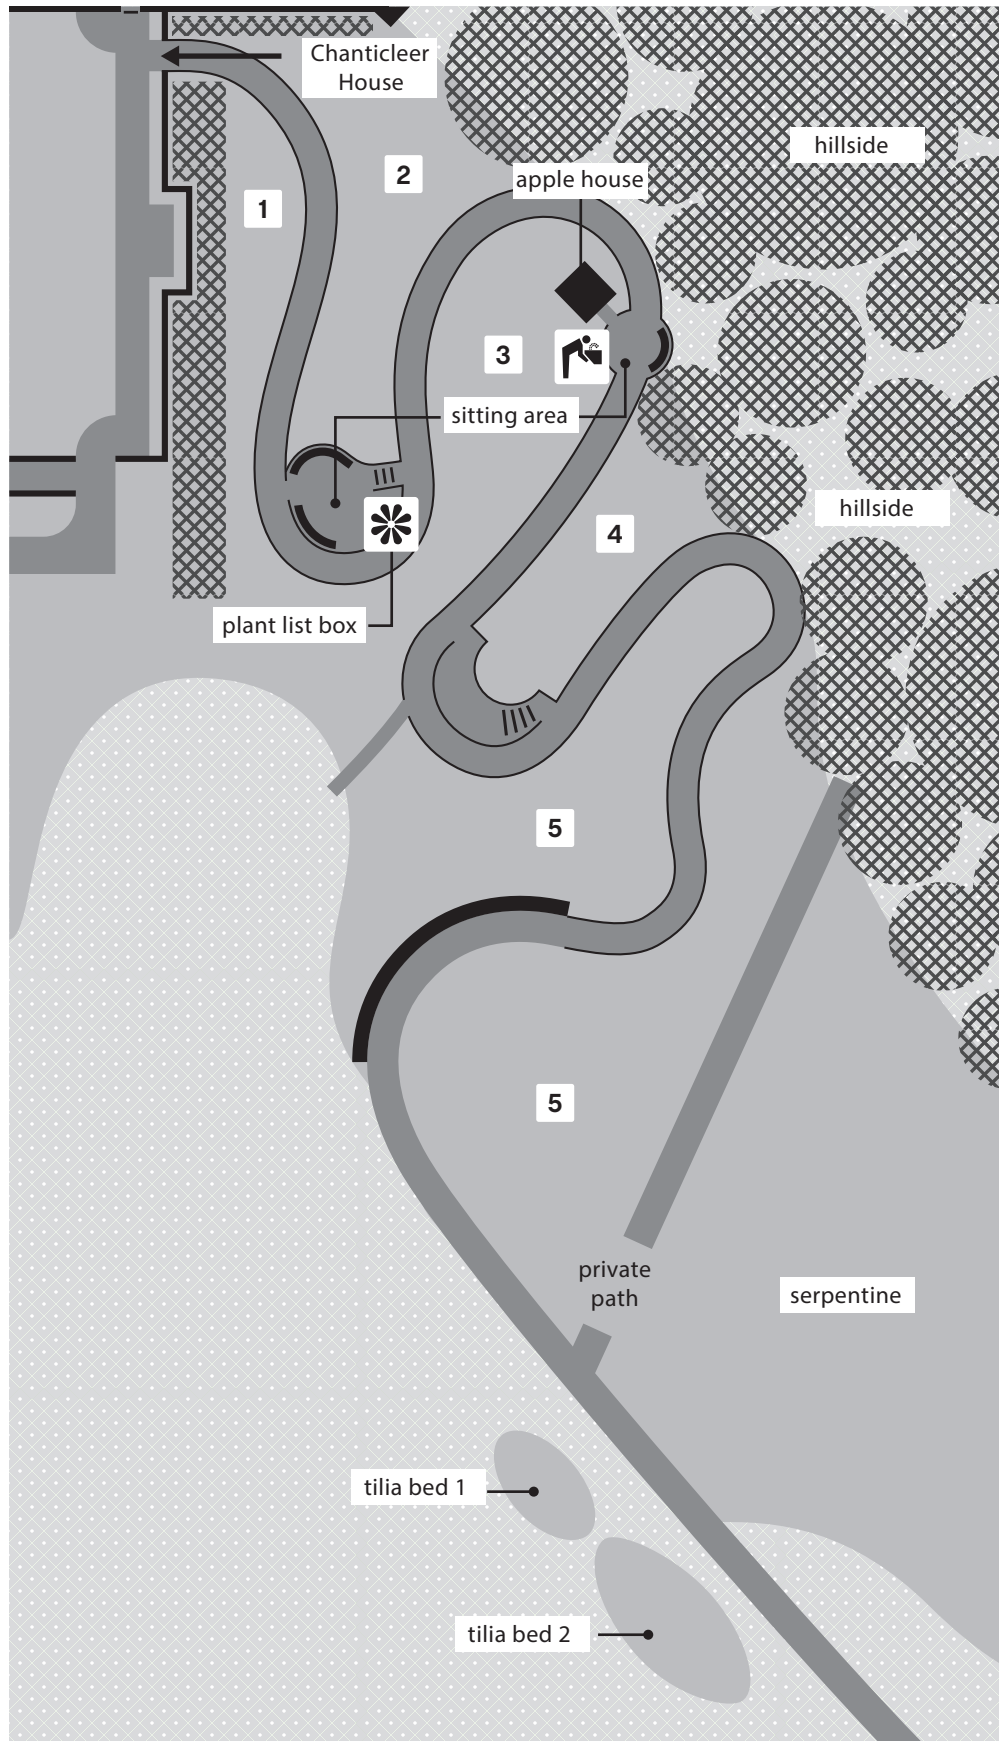

Zinnia elegans 'Inca'

bed 5

Cosmos sulphureus 'Sunset Orange'

Helenium autumnale

Silene subciliata

Zinnia elegans 'Inca'

container list

Phormium 'Pink Panther'

Symphyotrichum novi-belgii 'Coombe
Margaret'

Phormium tenax 'Atropurpureum'

Elevated Walkway

lawn planting beds walkways structures trees

The Chanticleer staff is available to help with plant related questions.