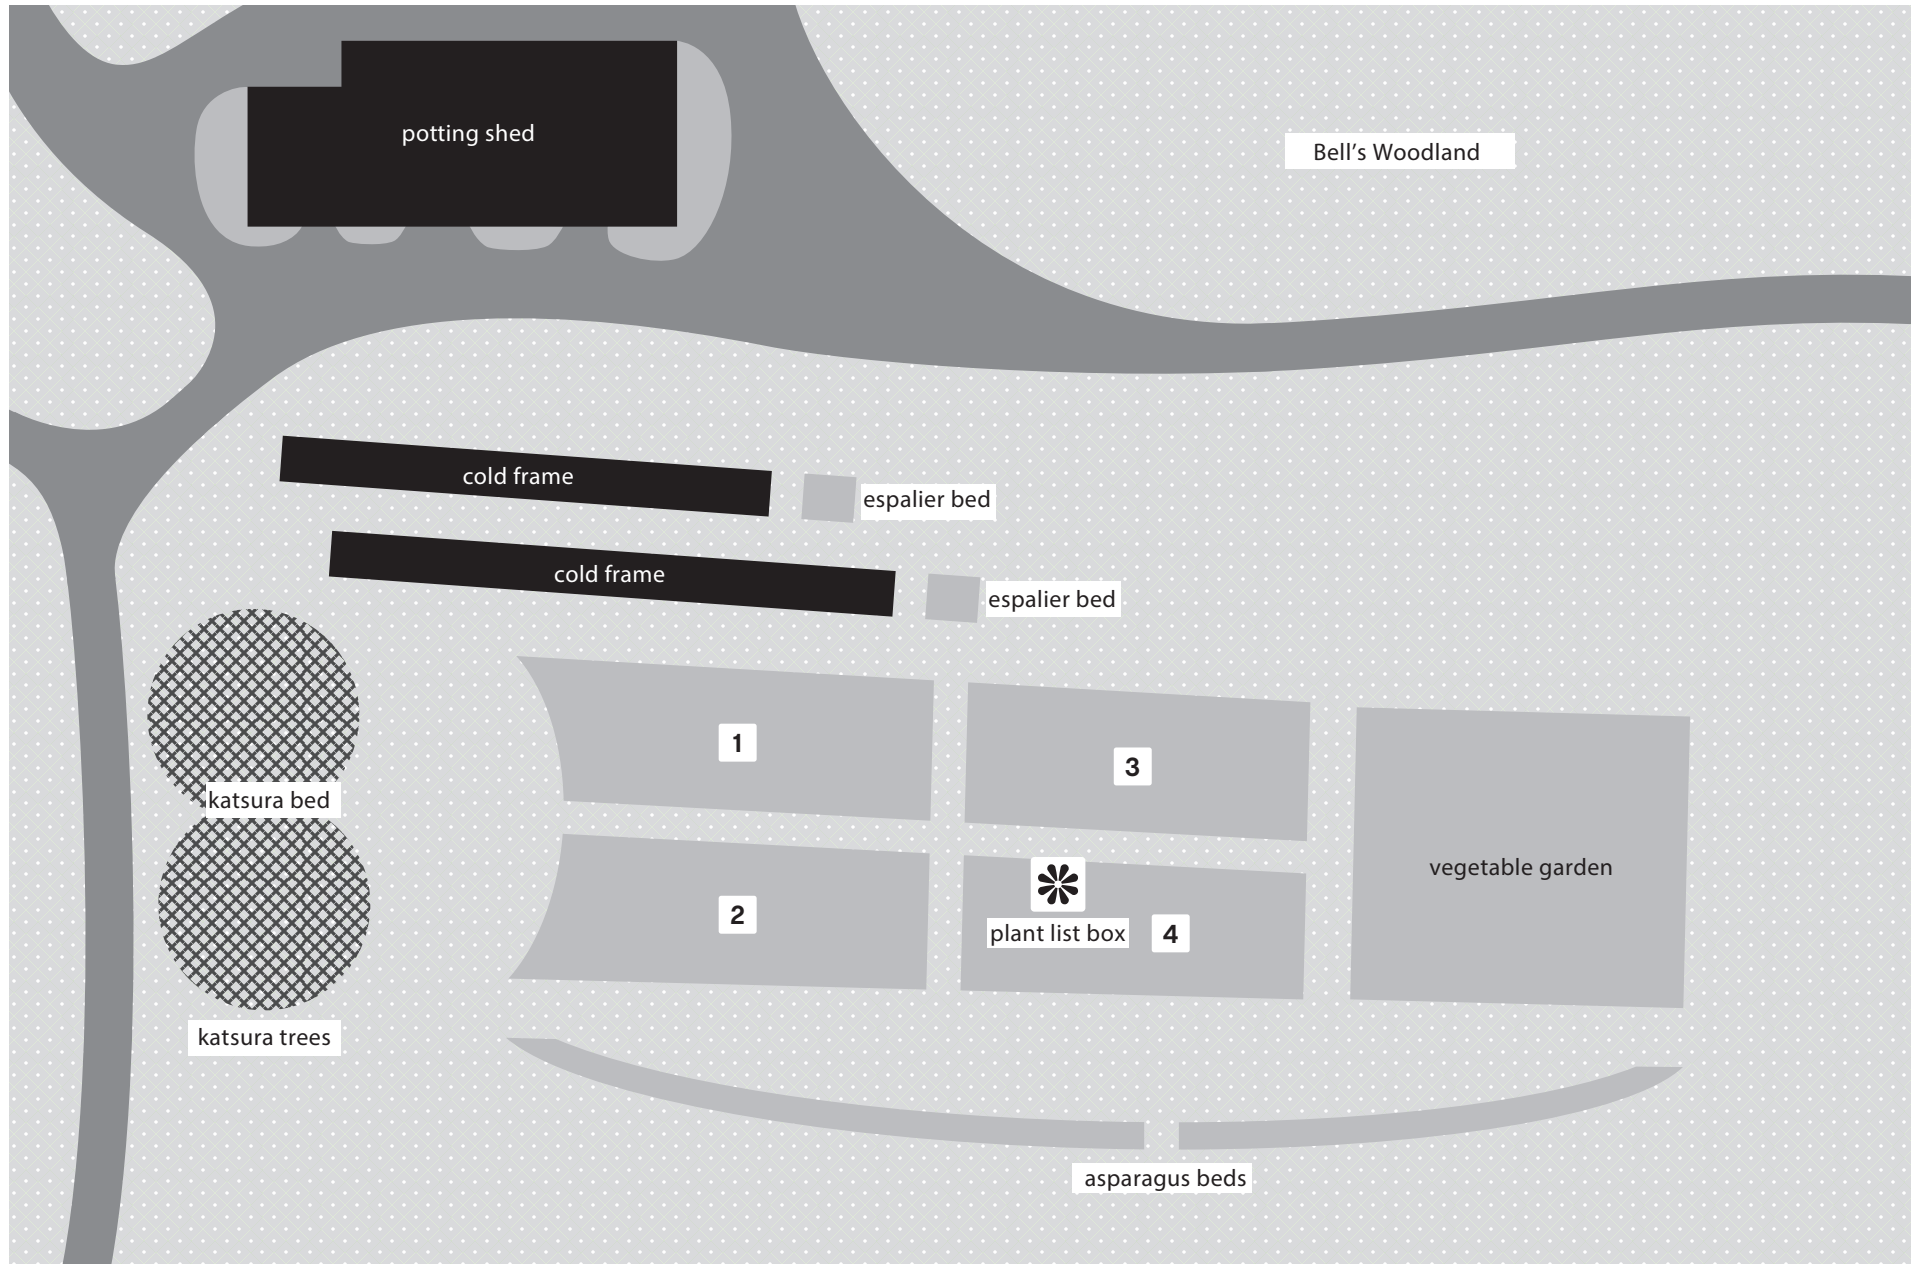

Beds 1, 2, 3, 4

Viburnum carlesii [Spice Girl] = 'Spiro'

Shrub

Bed 2

cutting garden

garden bed plant list hardy and non-hardy plants growing in the cutting garden, katsura bed, potting shed beds, 6/24/26

location	botanical name	
Asparagus Beds	Asparagus officinalis 'Jersey Knight'	
Asparagus Beds	Asparagus officinalis 'Jersey Supreme'	
Asparagus Beds	Asparagus officinalis 'Purple Passion'	
Cold Frame	Styrax japonicus	
Cutting Garden Bed 01	Achillea millefolium 'Colorado Mix'	
Cutting Garden Bed 01	Acorus calamus 'Variegatus'	
Cutting Garden Bed 01	Acorus gramineus 'Minimus Aureus'	
Cutting Garden Bed 01	Ajuga reptans [Chocolate Chip] = 'Valfredda'	
Cutting Garden Bed 01	Allium christophii	
Cutting Garden Bed 01	Allium decipiens	
Cutting Garden Bed 01	Allium 'Firmament'	
Cutting Garden Bed 01	Allium 'Millenium'	
Cutting Garden Bed 01	Allium 'Purple Rain'	
Cutting Garden Bed 01	Allium sphaerocephalum	
Cutting Garden Bed 01	Allium 'Summer Drummer'	
Cutting Garden Bed 01	Allium 'Violet Beauty'	
Cutting Garden Bed 01	Alstroemeria 'Colorita Fabiana'	
Cutting Garden Bed 01	Amaranthus cruentus 'Red Spike'	Seasonal / Annual
Cutting Garden Bed 01	Ammi majus	Seasonal / Annual
Cutting Garden Bed 01	Anemone blanda 'White Splendour'	
Cutting Garden Bed 01	Anemone x hybrida 'Whirlwind'	
Cutting Garden Bed 01	Anthriscus cerefolium 'Fijne Krul'	Seasonal / Annual
Cutting Garden Bed 01	Aruncus dioicus 'Kneiffii'	
Cutting Garden Bed 01	Aruncus 'Misty Lace'	
Cutting Garden Bed 01	Arundo donax 'Variegata'	
Cutting Garden Bed 01	Brassica juncea 'Golden Frill'	Seasonal / Annual
Cutting Garden Bed 01	Brunnera macrophylla 'Alexandria'	
Cutting Garden Bed 01	Calamintha nepeta ssp. nepeta	
Cutting Garden Bed 01	Calendula officinalis 'Radio'	Seasonal / Annual
Cutting Garden Bed 01	Camassia leichtlinii 'Pink Star'	
Cutting Garden Bed 01	Carex pensylvanica 'Straw Hat'	
Cutting Garden Bed 01	Celosia spicata 'Prince Rose'	Seasonal / Annual
Cutting Garden Bed 01	Chionodoxa forbesii 'Pink Giant'	
Cutting Garden Bed 01	Chrysanthemum 'Brennpunkt'	
Cutting Garden Bed 01	Chrysanthemum 'Gethsemane Moonlight'	
Cutting Garden Bed 01	Clematis 'Guernsey Cream'	
Cutting Garden Bed 01	Clematis 'Luther Burbank'	
Cutting Garden Bed 01	Cornus mas 'Aurea'	
Cutting Garden Bed 01	Cosmos bipinnatus 'Double Click Snowpuff'	Seasonal / Annual
Cutting Garden Bed 01	Crocus (Warm Mixture)	
Cutting Garden Bed 01	Cynara cardunculus 'Porto Spineless'	
Cutting Garden Bed 01	Dahlia (assorted unnamed seedlings)	Seasonal / Tender
Cutting Garden Bed 01	Datisca cannabina	
Cutting Garden Bed 01	Delphinium ajacis 'Splish Splash'	Seasonal / Annual
Cutting Garden Bed 01	Delphinium ajacis 'Katy's Picotee'	Seasonal / Annual
Cutting Garden Bed 01	Dianthus 'Georgia Peach Pie'	
Cutting Garden Bed 01	Digitalis purpurea Excelsior Group	
Cutting Garden Bed 01	Diplotaxis tenuifolia	Seasonal / Perennial
Cutting Garden Bed 01	Dryopteris erythrosora 'Brilliance'	
Cutting Garden Bed 01	Echinacea [Sombrero® Sangrita] = 'Balsomanita'	
Cutting Garden Bed 01	Echinacea 'Cheyenne Spirit'	
Cutting Garden Bed 01	Echinacea purpurea 'Fine Feathered™ 'Parrot'	
Cutting Garden Bed 01	Echinacea purpurea 'Mellow Yellows'	
Cutting Garden Bed 01	Echinacea purpurea 'Milkshake'	
Cutting Garden Bed 01	Epimedium 'Pink Champagne'	
Cutting Garden Bed 01	Eragrostis spectabilis	