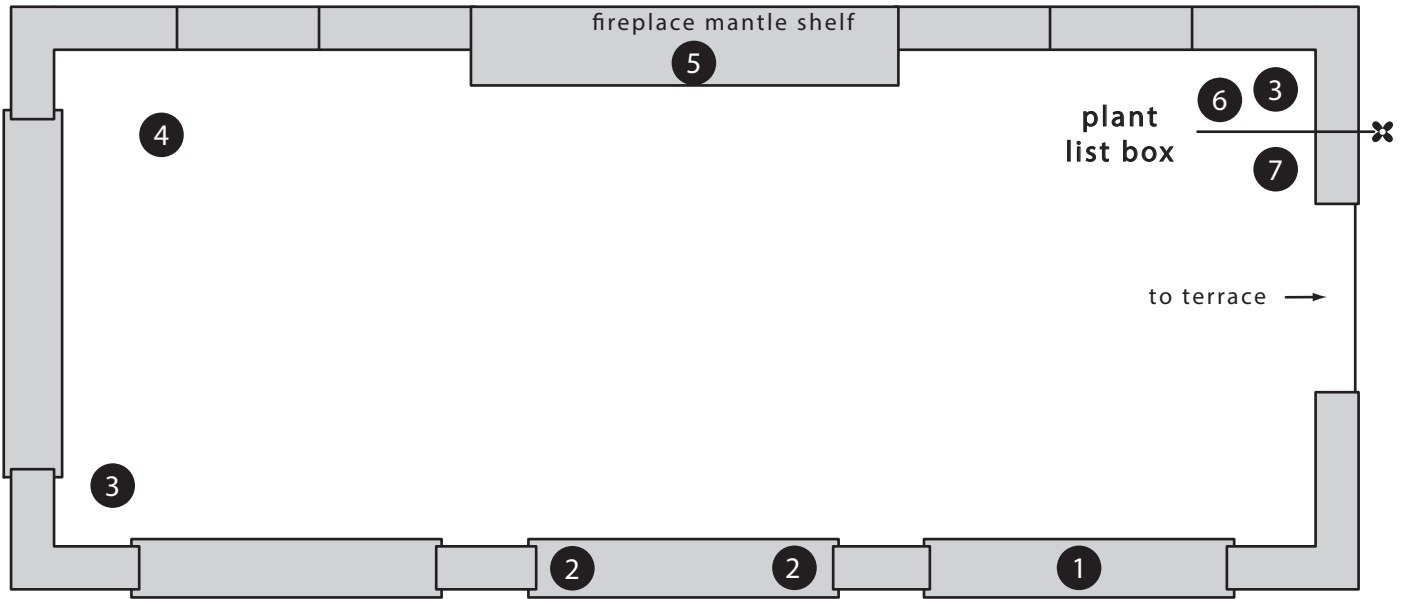

chanticleer house sun porch

□ walkways   ■ structures and furniture   ● containers