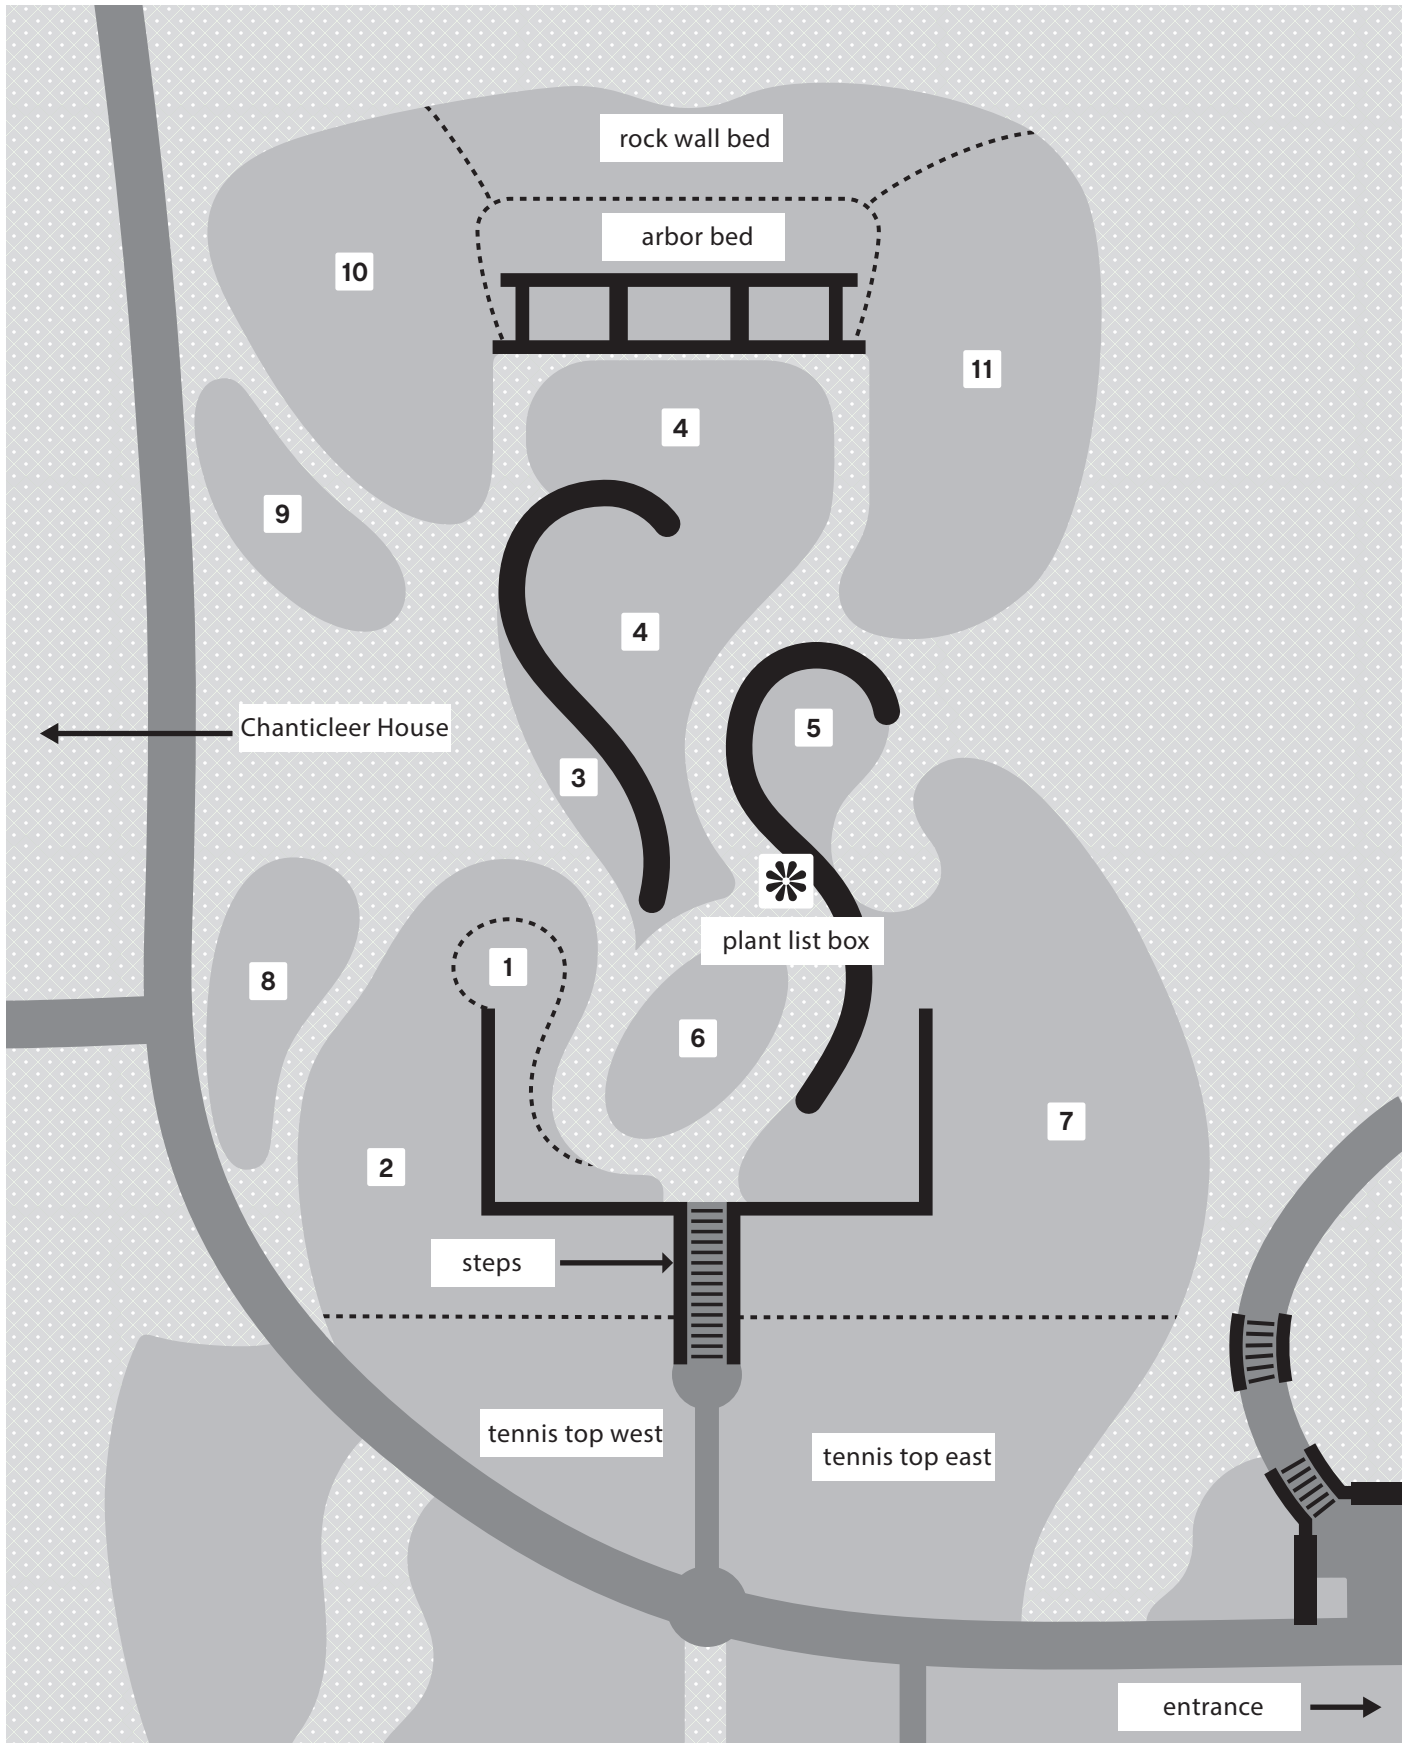

Tennis Court Garden

lawn   planting beds   walkways   structures