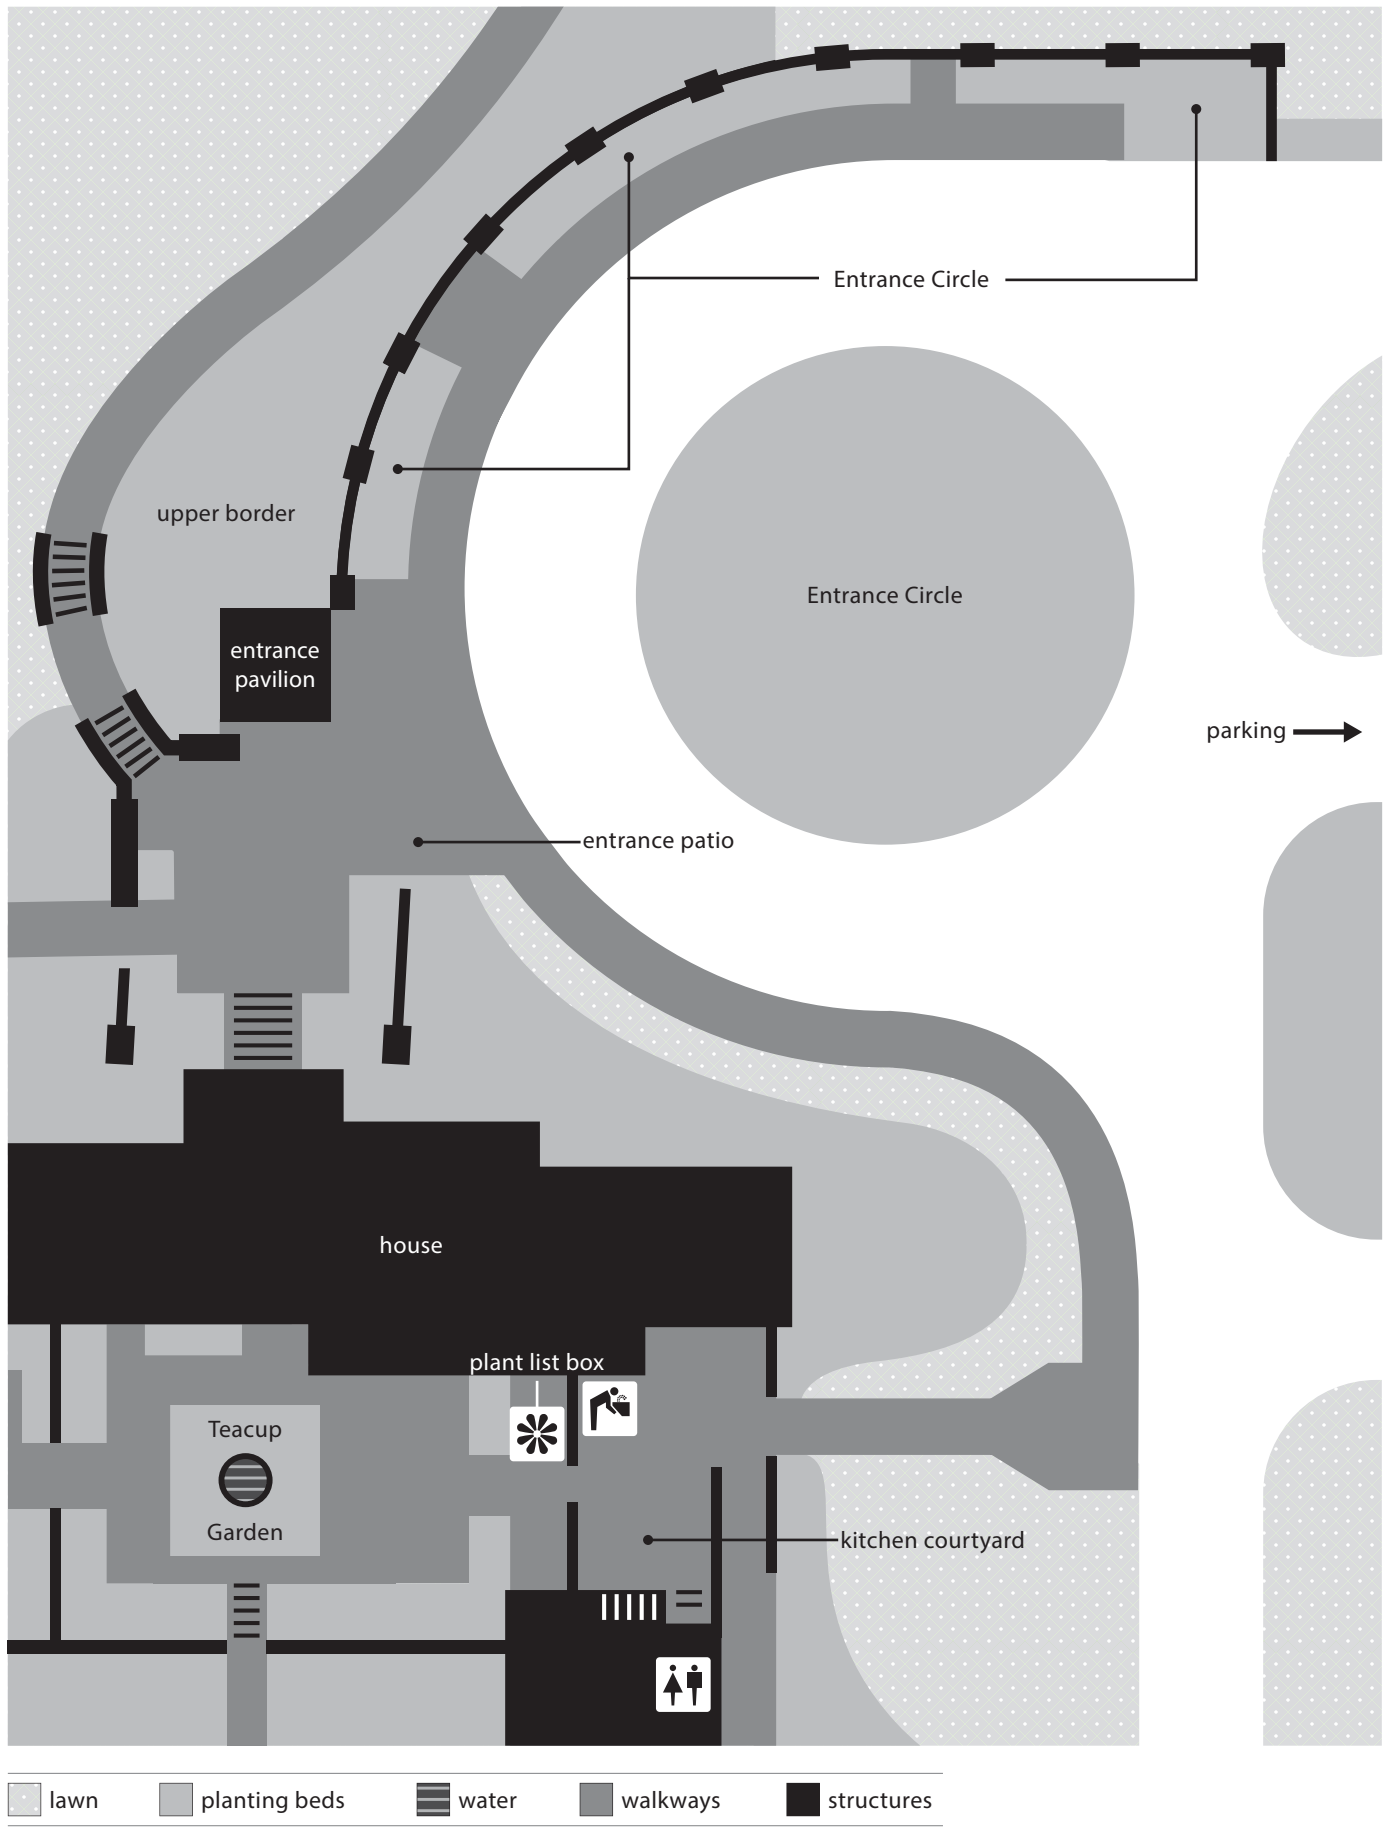

entrance circle