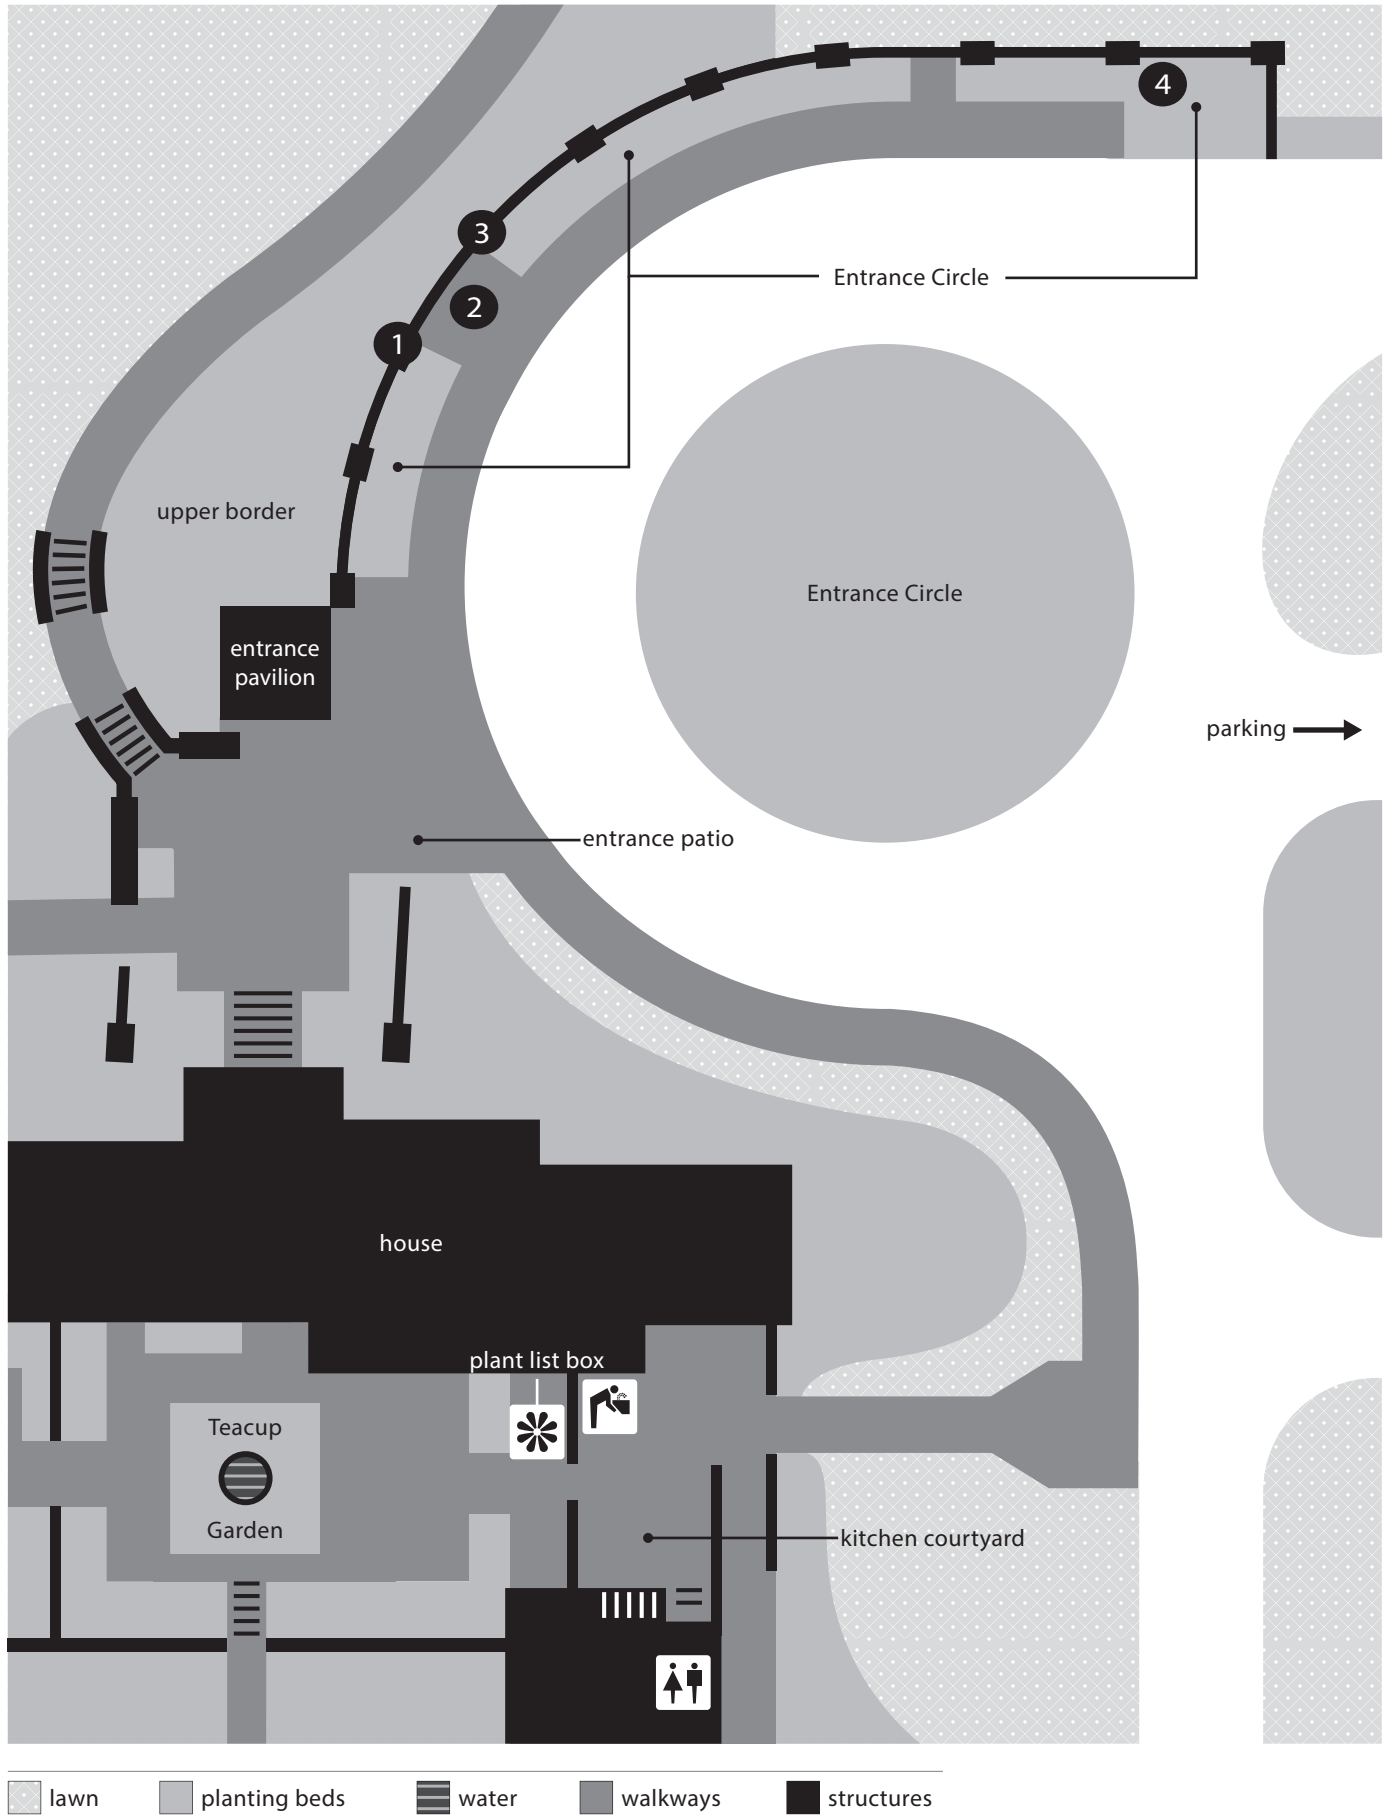

Bulb

Upper and Lower Borders

Tulipa 'Yosemite'

Bulb

Upper and Lower Borders

entrance circle

entrance circle container list, May 2026

1. x Mangave 'Dreadlocks'
x Mangave 'Sponge Paint'
Tropaeolum majus