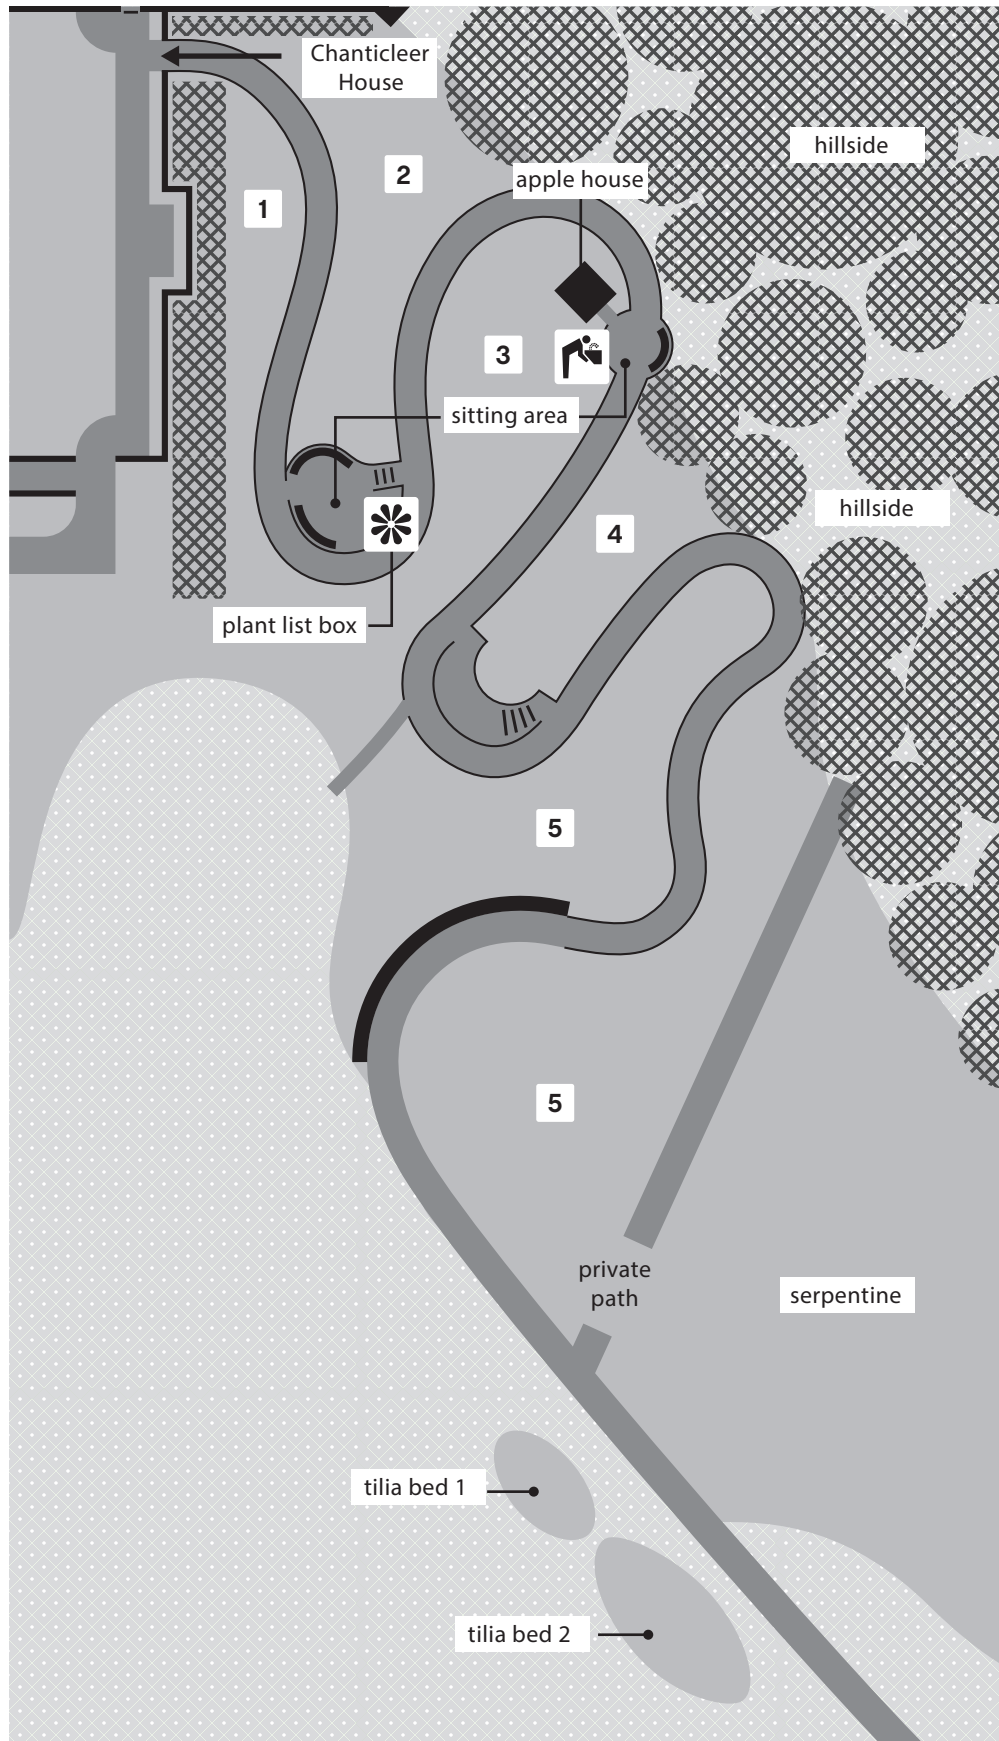

Bed 5

Mertensia virginica

Herbaceous Perennial

Beds 1, 2, 3, 5

Narcissus 'Ice Baby'

Bulb

Beds 1, 2, 3

Puschkinia scilloides var. *libanotica*

Bulb

Beds 3 and 5

Phlox stolonifera 'Sherwood Purple'

Herbaceous Perennial

Bed 5 and Hillside

Veronica umbrosa 'Georgia Blue'

Herbaceous Perennial

Beds 1, 2, 3, 4, and 5

Elevated Walkway

lawn planting beds walkways structures trees

The Chanticleer staff is available to help with plant related questions.

garden bed plant list hardy and non-hardy plants growing in the elevated walkway, serpentine 3/23/26