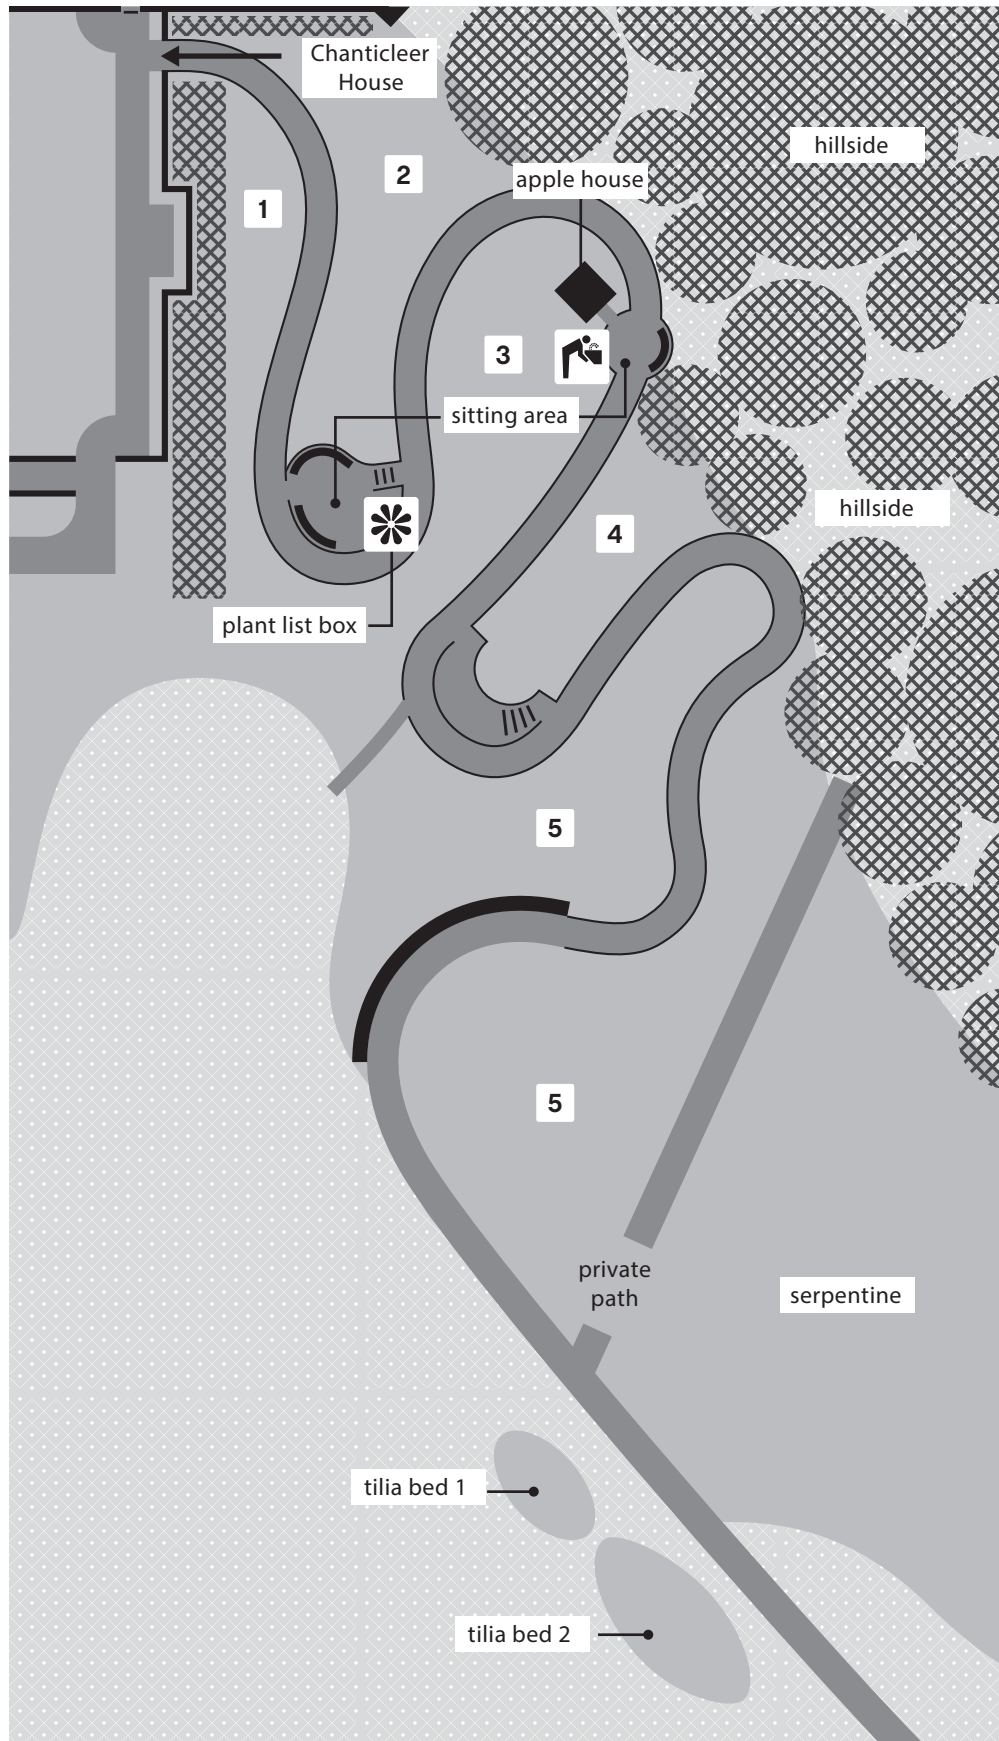

*Cosmos sulphureus* 'Sunset Orange'

*Zinnia elegans* 'Inca'

**bed 5**

*Cosmos sulphureus* 'Sunset Orange'

*Helenium autumnale*

*Silene subciliata*

*Zinnia elegans* 'Inca'

**container list**

# Elevated Walkway

lawn    planting beds    walkways    structures    trees

*The Chanticleer staff is available to help with plant related questions.*

**garden bed plant list** hardy and non-hardy plants growing in the elevated walkway, serpentine 3/23/26