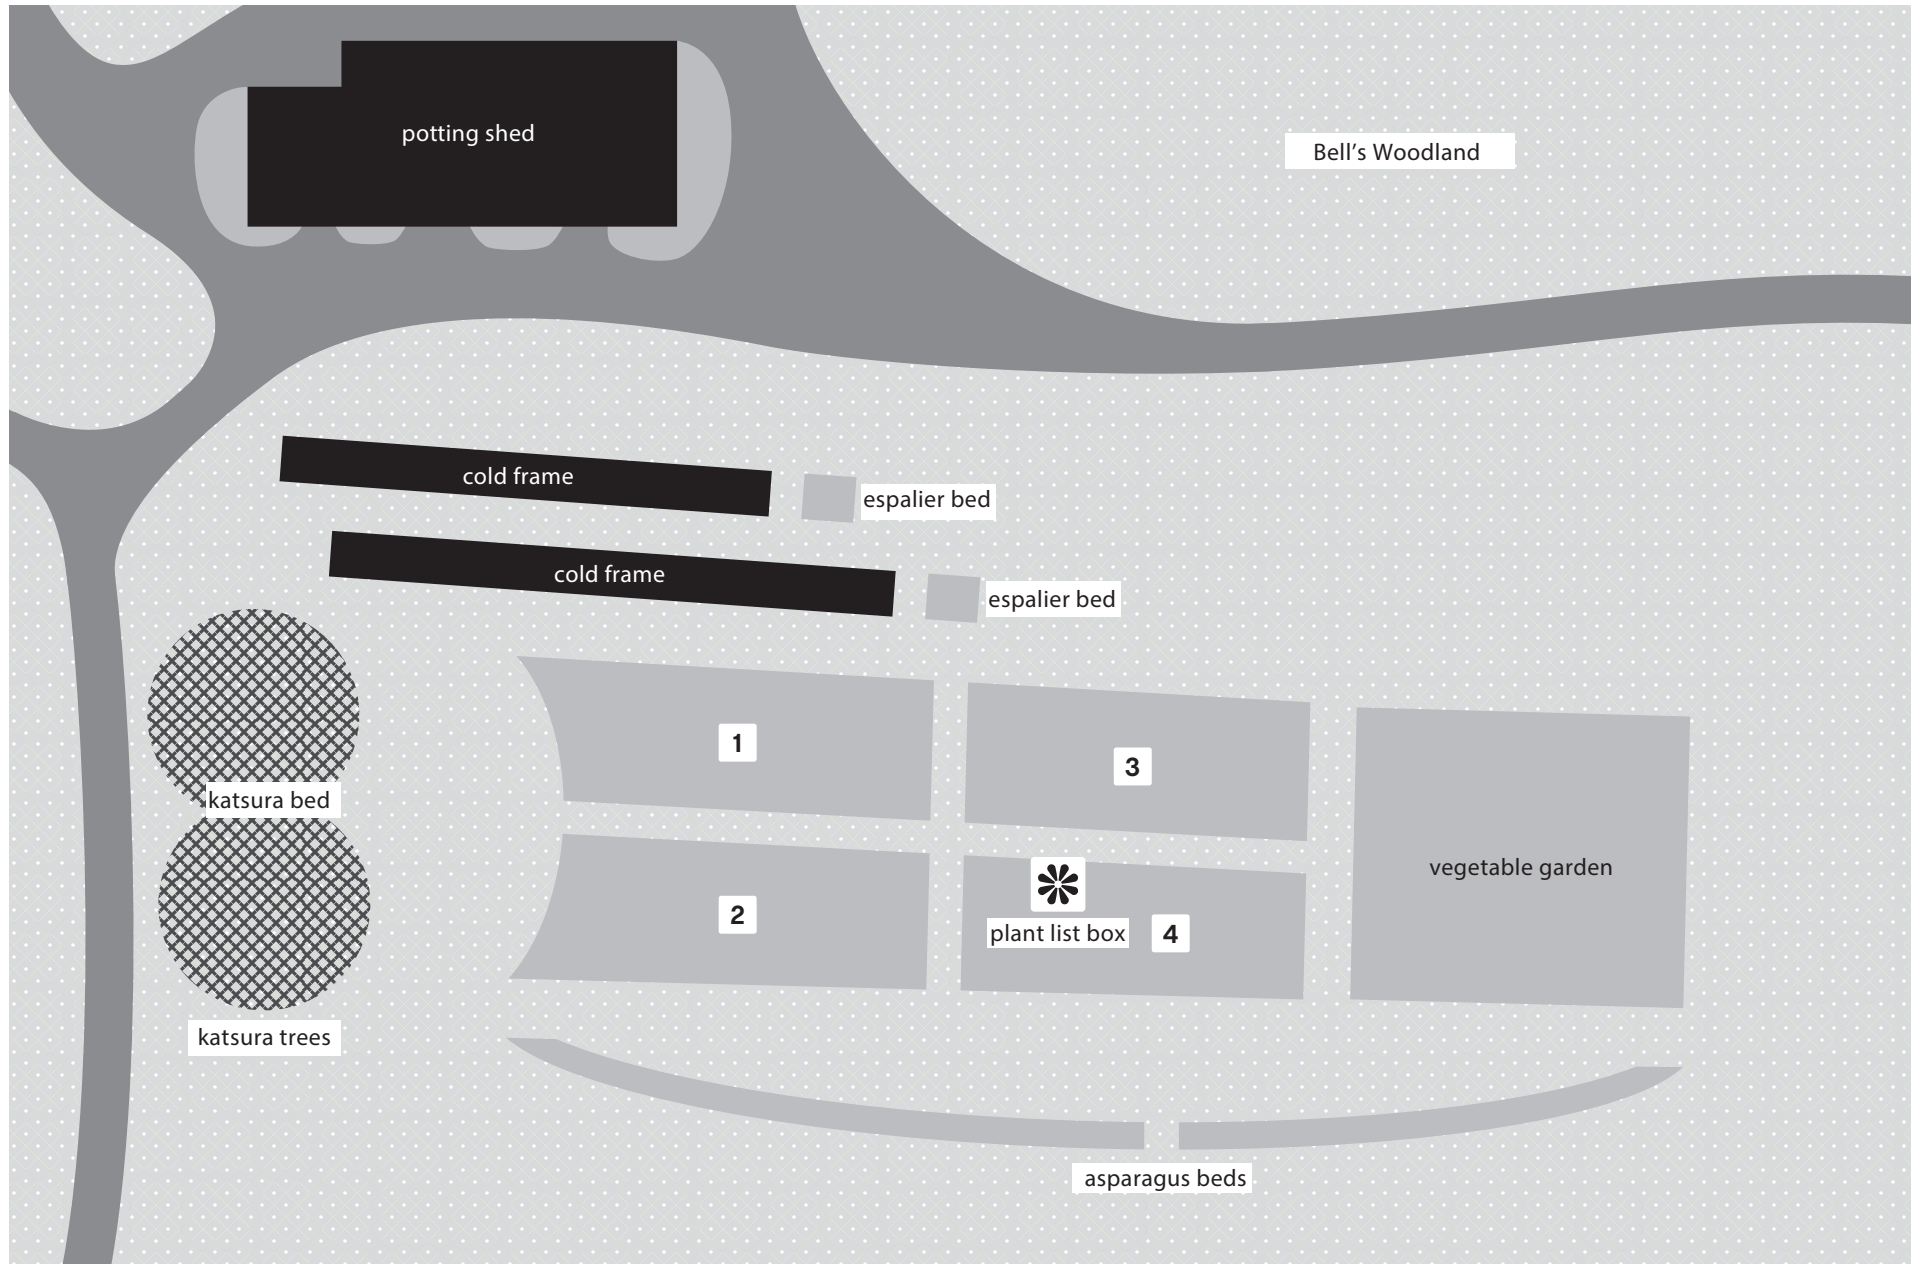

Bulb

Beds 1, 2, 3, 4

Viburnum carlesii [Spice Girl] = 'Spiro'

Shrub

Bed 2

bed and container plant list additions non-hardy and hardy and container plants growing at cutting garden, 4/22/2026

bed additions

beds 1-4

Rhododendron arborescens var.
georgiana

Salvia officinalis 'Berggarten'

Salvia rosmarinus 'Arp' (syn. Rosmarinus
officinalis 'Arp')

cutting garden

garden bed plant list hardy and non-hardy plants growing in the cutting garden, katsura bed, potting shed beds, 3/23/26