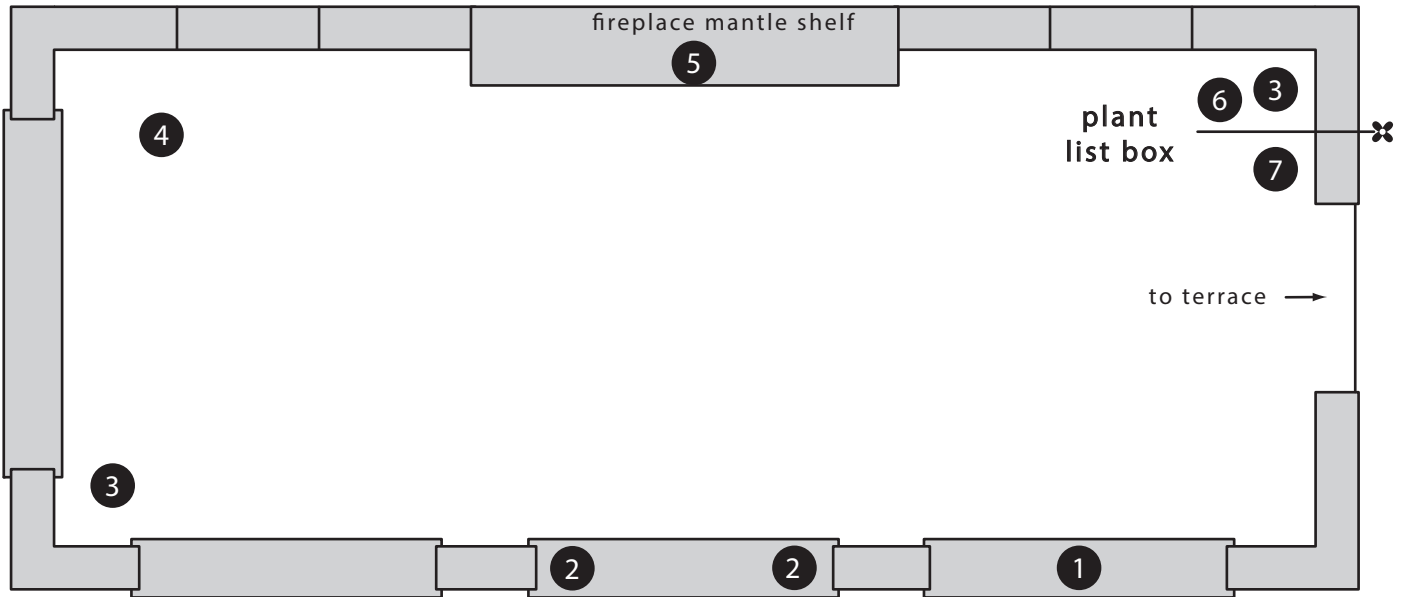

chanticleer house sun porch

□ walkways   ■ structures and furniture   ● containers