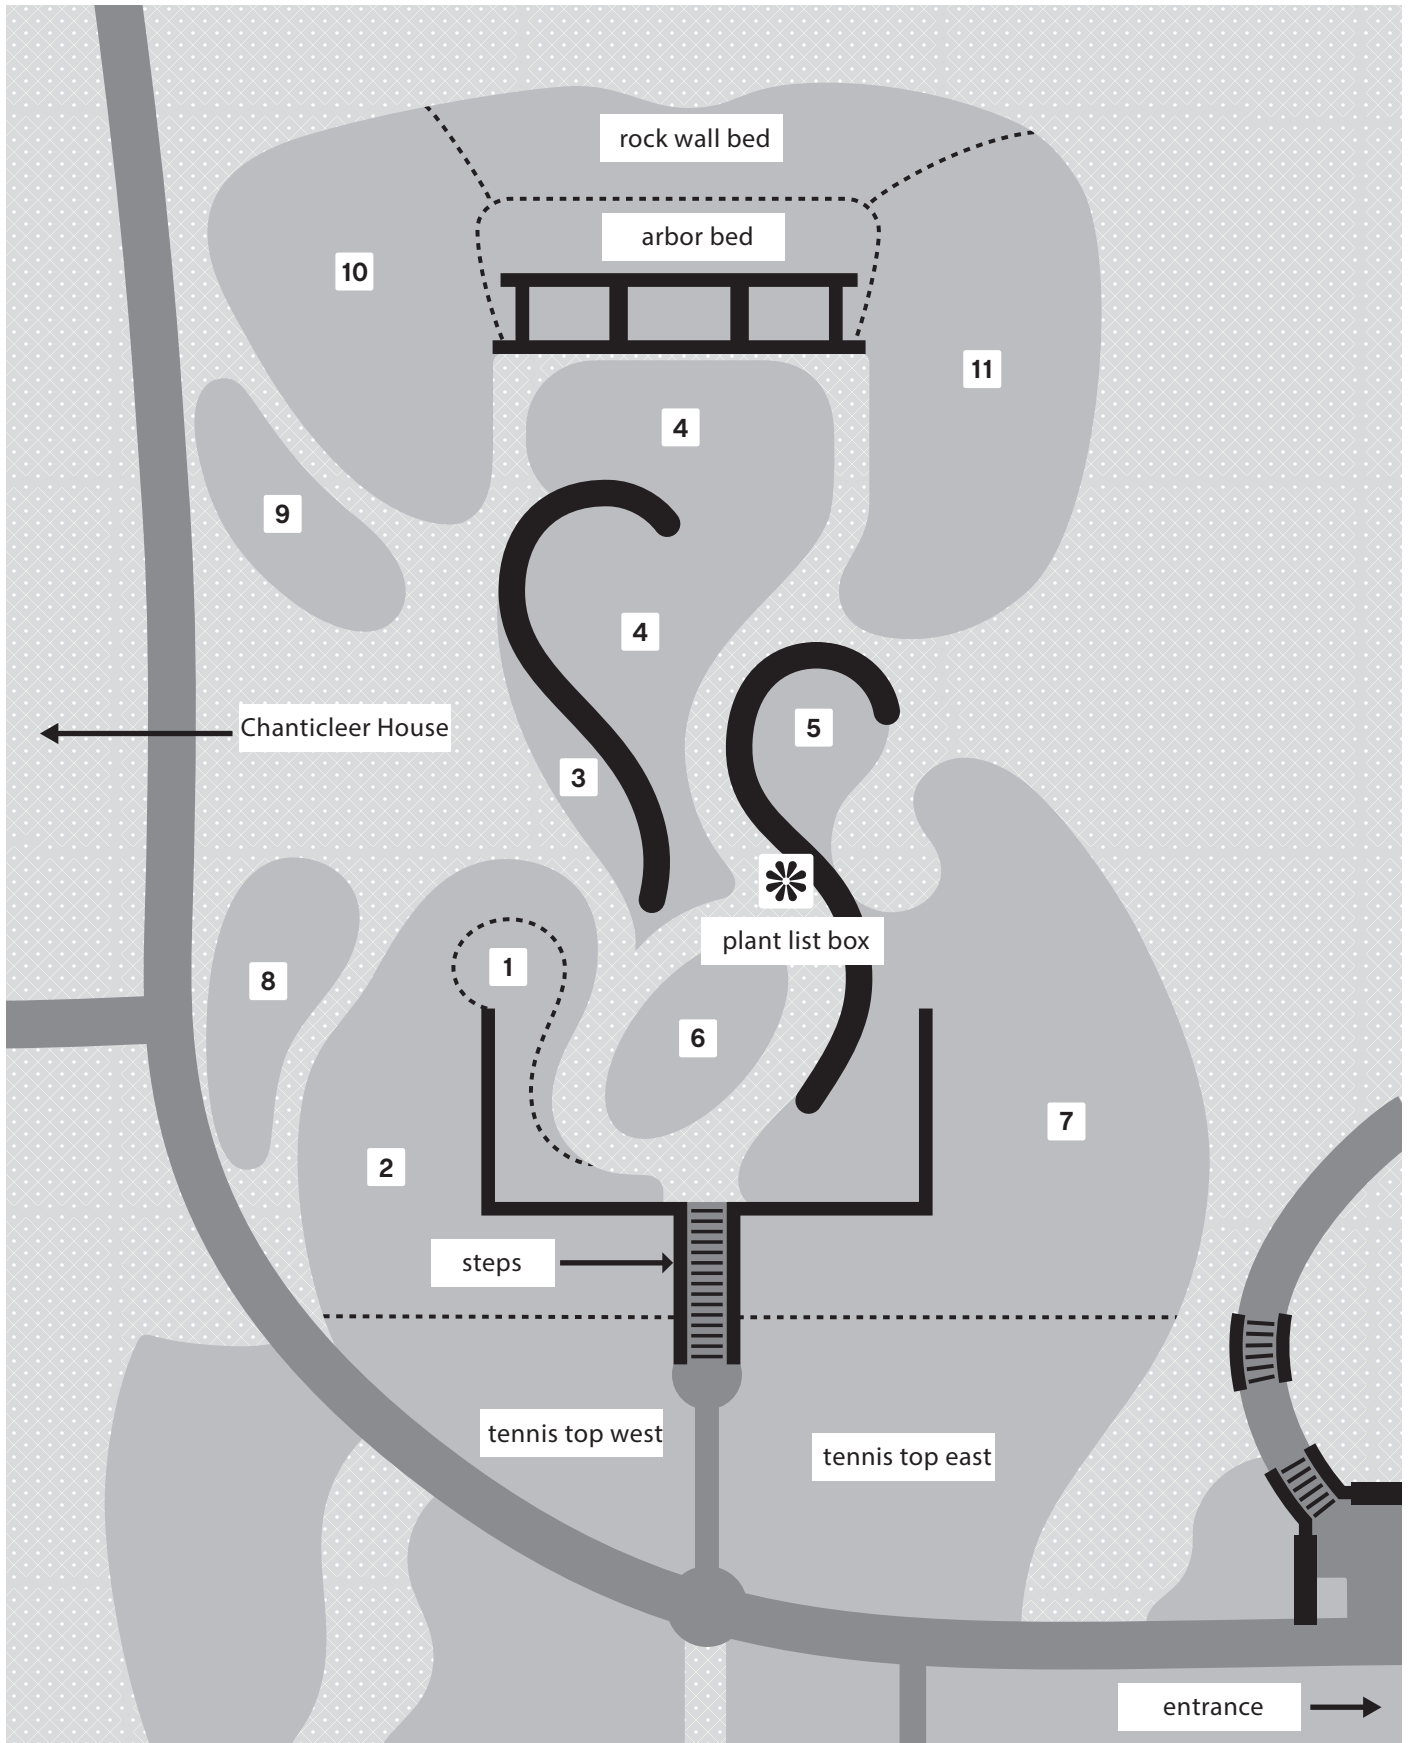

Tennis Court Garden

lawn planting beds walkways structures