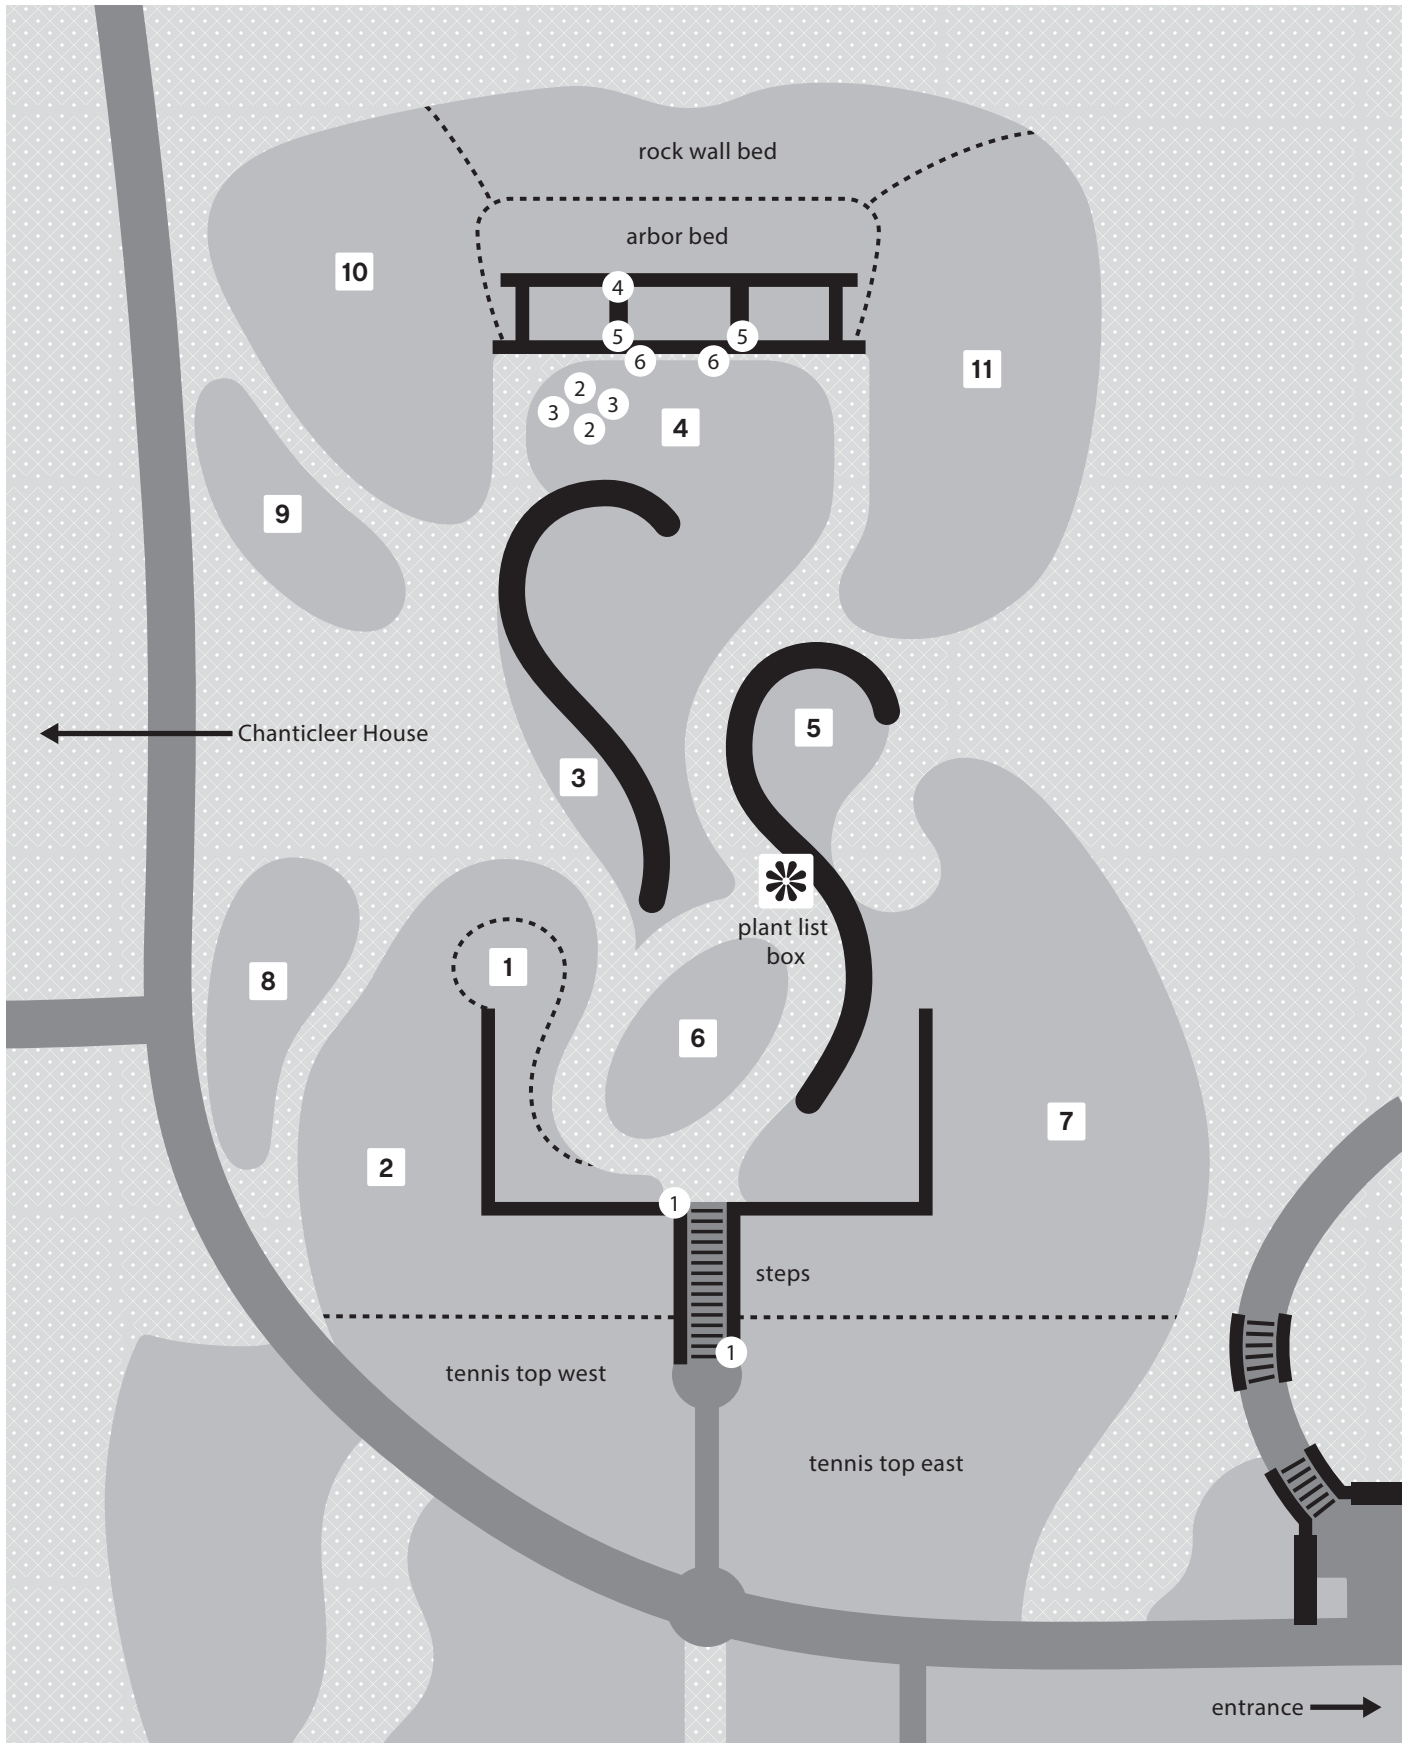

Rheum palmatum var. tanguticum

Herbaceous Perennial

Beds 4 and 6

Tennis Court Garden

lawn planting beds walkways structures

The Chanticleer staff is available to help with plant related questions.

container list additional permanent and seasonal plants growing at tennis court garden, 3/30/26