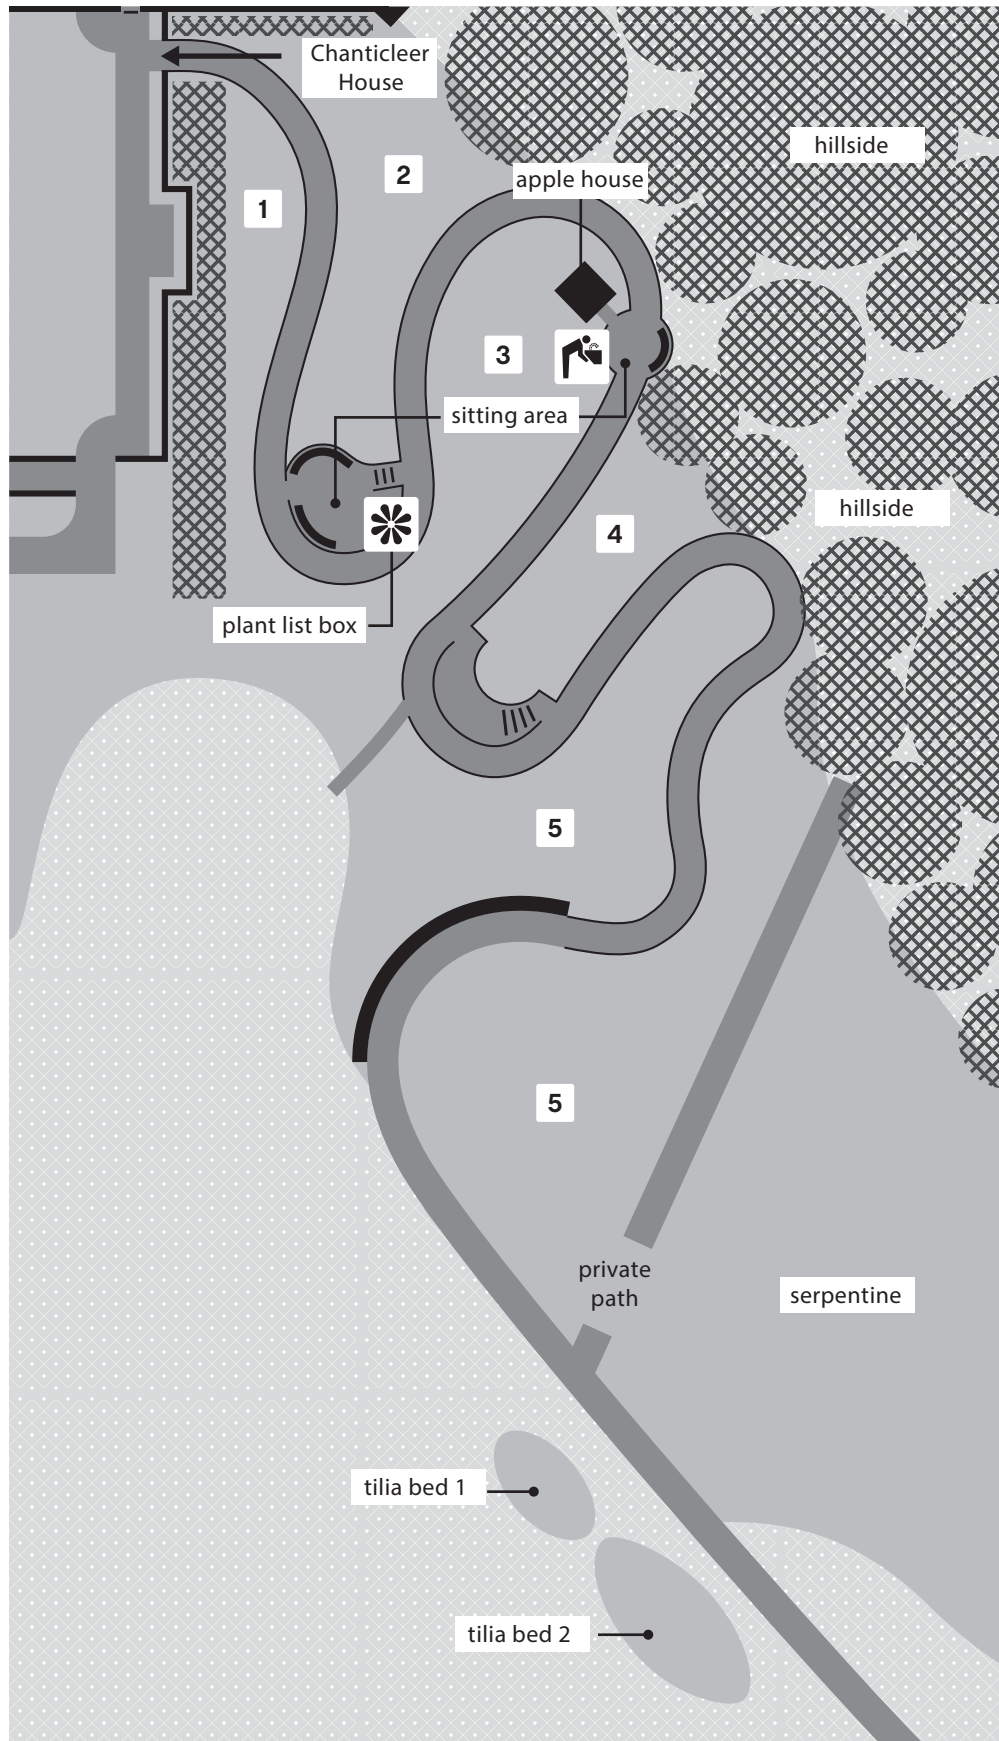

Bed 5 and Hillside

Veronica umbrosa 'Georgia Blue'

Herbaceous Perennial

Beds 1, 2, 3, 4, and 5

Elevated Walkway

The Chanticleer staff is available to help with plant related questions.

garden bed plant list hardy and non-hardy plants growing in the elevated walkway, serpentine 3/23/26